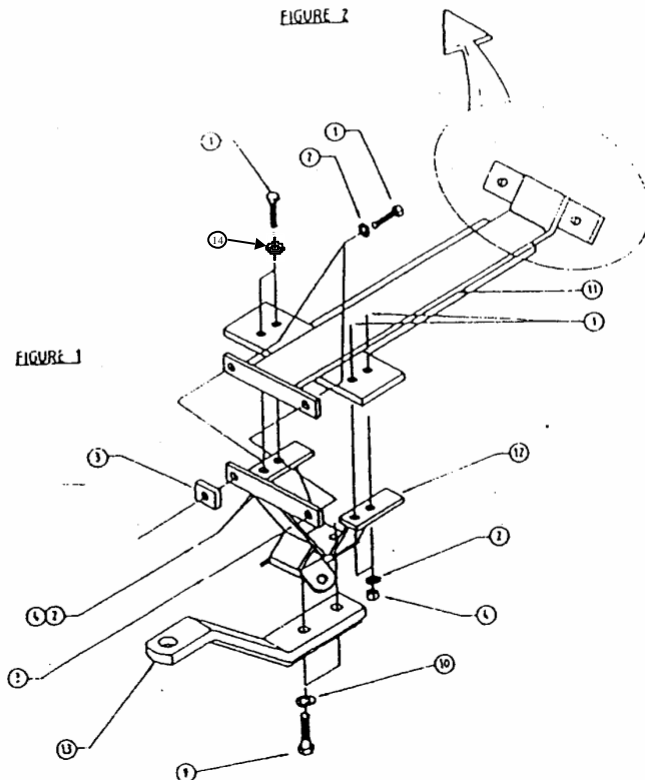

Towbar Fitting Instructions
Part Number 8052

To Suit VQ Statesman, VR IRS Commodore Sedan and IRS Club Sport Special
Rating 1200Kg

Towbar Part No. HD41 and HD41S

1. Remove the boot carpet from the vehicle.
2. Centrally locate the boot plate inside the boot compartment.
3. Drill the centre four holes and the rear holes to 3/8" dia. using the existing holes in the boot plate as a guide. Refer figure 1.
4. Drill the forward holes to 3/8" dia, through both skins. Refer to figure 2.
5. Open the hole in the boot skin ONLY to 18mm dia. To suit the spacers. (Item 7).
6. Offer the towbar under carriage to the vehicle and secure using bolts, flat washers, spring washers and nuts. (Items 1, 14, 2 and 4). Refer note 3.
7. Secure the forward most holes using bolts, spring washers, fitting plates, spacers, tapered washers and tapped plate. (Items 6, 2, 5, 7, 8 and 3).
8. Secure the rear most holes using bolts, spring washers and tapped plates. (Items 1, 2, and 3).
9. Tighten all the bolts to the correct torque settings.
10. Refit the boot mat to the vehicle.

COMPONENT KIT

<u>ITEM</u>	<u>DESCRIPTION</u>	<u>QTY</u>	<u>TORQUE Nm</u>
1.	3/8" x 1 1/2" unc bolt	6	36.6
2.	3/8" spring washer	8	
3.	3/8" unc tapped plate	4	
4.	3/8" unc nut	4	
5.	Fitting plate, round (41 dia.)	2	
6.	3/8" x 4" unc bolt	2	36.6
7.	Spacer, 16.0 x 1.6 x 64	2	
8.	Tapered washer, 6.5	2	
9.	M16 x 50 bolts	2	249
10.	M16 spring washer	2	
11.	Boot plate, A08045-A1	1	
12.	Towbar under carriage, A08047-A1	1	
13.	Tongue, 17/L	1	
14.	M10 x 25.4 x 3mm Flat Washer	4	

Towbar Part No. HD41 and HD41S

<u>WIRING CODE</u>		
<u>FUNCTION</u>	<u>LOOM COLOUR</u>	<u>VEHICLE COLOUR</u>
Left hand turn indicator	Yellow	Light Blue
Earth	White	Black
Right hand turn indicator	Green	Dark Blue
Stop lamps	Red	Dark Blue & Red
Tail lamps	Brown	Brown

FIGURE 2

FIGURE 1