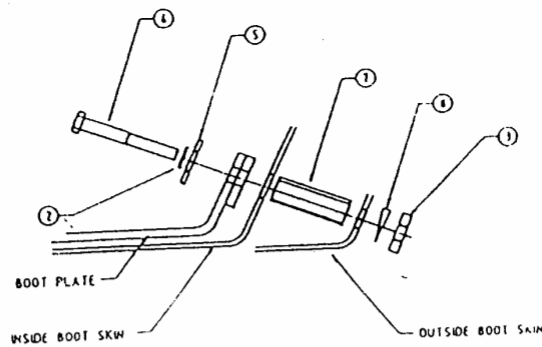

Towbar Fitting Instructions
Part Number 8052

To Suit VQ Statesman, VR IRS Commodore Sedan and IRS Club Sport Special
Rating 1200Kg

Towbar Part No. HD41 and HD41S

1. Remove the boot carpet from the vehicle.
2. Centrally locate the boot plate inside the boot compartment.
3. Drill the centre four holes and the rear holes to 3/8" dia. using the existing holes in the boot plate as a guide. Refer figure 1.
4. Drill the forward holes to 3/8" dia, through both skins. Refer to figure 2.
5. Open the hole in the boot skin ONLY to 18mm dia. To suit the spacers. (Item 7).
6. Offer the towbar under carriage to the vehicle and secure using bolts, flat washers, spring washers and nuts. (Items 1, 14, 2 and 4). Refer note 3.
7. Secure the forward most holes using bolts, spring washers, fitting plates, spacers, tapered washers and tapped plate. (Items 6, 2, 5, 7, 8 and 3).
8. Secure the rear most holes using bolts, spring washers and tapped plates. (Items 1, 2, and 3).
9. Tighten all the bolts to the correct torque settings.
10. Refit the boot mat to the vehicle.

- *NOTE:
1. Two of items 1 and 4 are used to secure the boot plate to the towbar under carriage for transit.
 2. One of items 9 and 10 are used to secure the tongue to the towbar under carriage for transit.
 3. It is recommended that the body deadener be removed from under the boot plate before tightening.

Towbar Part No. HD41 and HD41S

<u>WIRING CODE</u>		
<u>FUNCTION</u>	<u>LOOM COLOUR</u>	<u>VEHICLE COLOUR</u>
Left hand turn indicator	Yellow	Light Blue
Earth	White	Black
Right hand turn indicator	Green	Dark Blue
Stop lamps	Red	Dark Blue & Red
Tail lamps	Brown	Brown

FIGURE 2

FIGURE 1